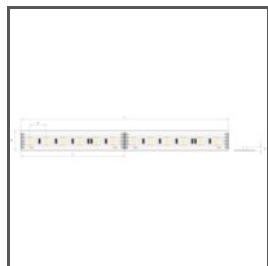

K-1920-120-RGB-24V
K-RGB-1920-120-24
Ref. arch K-1920-120-RGB-24V