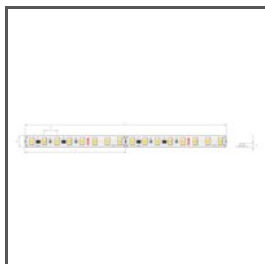

Профиль MICRO-K

Ref. A03775

Ref. arch B3775

СОПУТСТВУЮЩИЕ АКСЕССУАРЫ > RELATED LED > ВЫСОКАЯ СВЕТООТДАЧА

K-HE-0480-HD-24V

K-HEHD-0480-24

Ref. arch K-HE-0480-HD-24V