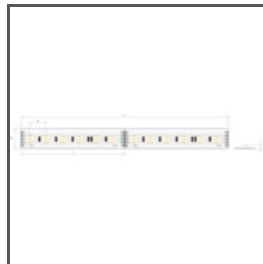

K-1920-120-RGB-24V
K-RGB-1920-120-24
Ref. arch K-1920-120-RGB-24V