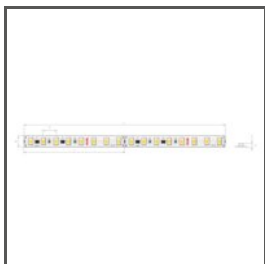

СОПУТСТВУЮЩИЕ АКСЕССУАРЫ > RELATED LED > ВЫСОКАЯ СВЕТООТДАЧА

K-HE-0480-HD-24V

K-HEHD-0480-24

Ref. arch K-HE-0480-HD-24V