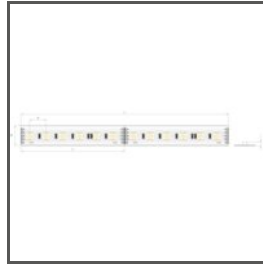

K-1920-120-RGB-24V
K-RGB-1920-120-24
Ref. arch K-1920-120-RGB-24V