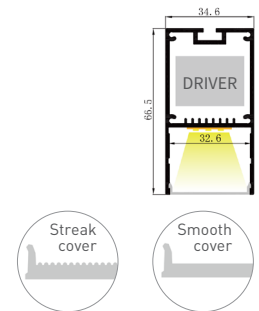

# LP3567

- Silver
- Black
- White

- Material:** AL6063-T5
- Surface:** Anodized/ Painting
- PC cover:** Diffuser (Smooth/ Streak)
- Power:** 0-40W/m
- Lumens:** 3000lm/m
- Lighting source width:** 10 mm x3pcs
- Available lengths:** 0.5-3m
- Application:** Commercial lighting / Indoor lighting