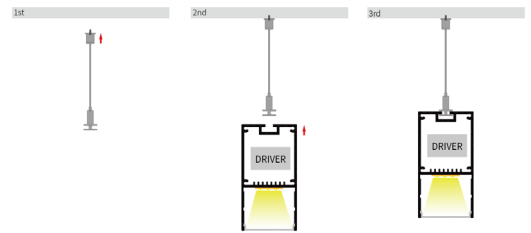

# LP3567

- Silver
- Black
- White

- Material:** AL6063-T5
- Surface:** Anodized/ Painting
- PC cover:** Diffuser (Smooth/ Streak)
- Power:** 0-40W/m
- Lumens:** 3000lm/m
- Lighting source width:** 10 mm x3pcs
- Available lengths:** 0.5-3m
- Application:** Commercial lighting / Indoor lighting